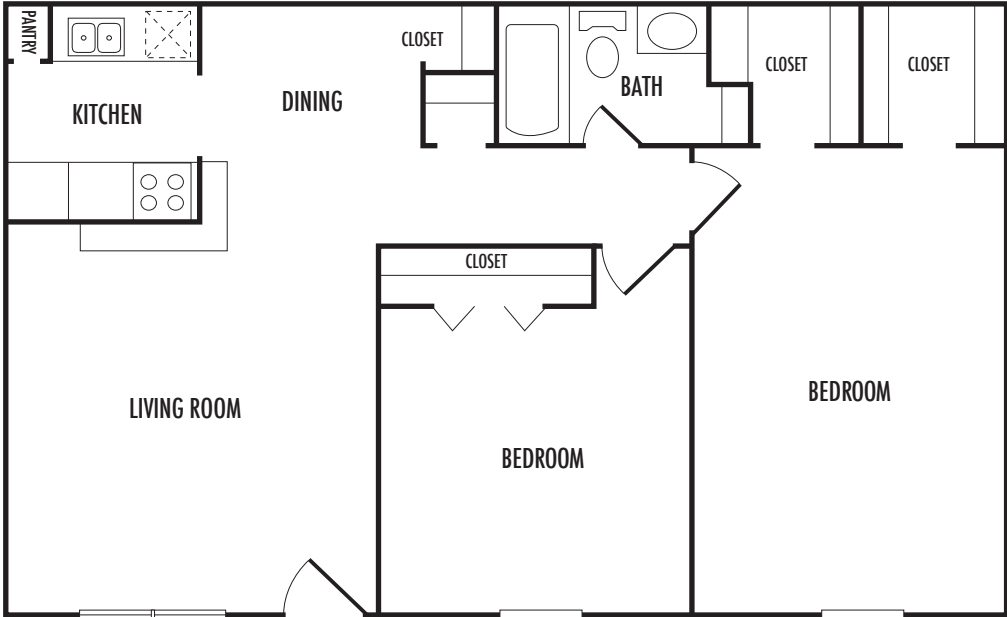

FLOOR PLAN D

Two Bedroom, One Bath
912 Square Feet

SOUTH OAKS

*Your selected floor plan may vary from this illustration due to design configuration and architectural styling.
Not all features are available in every apartment. All square footages are approximate.*