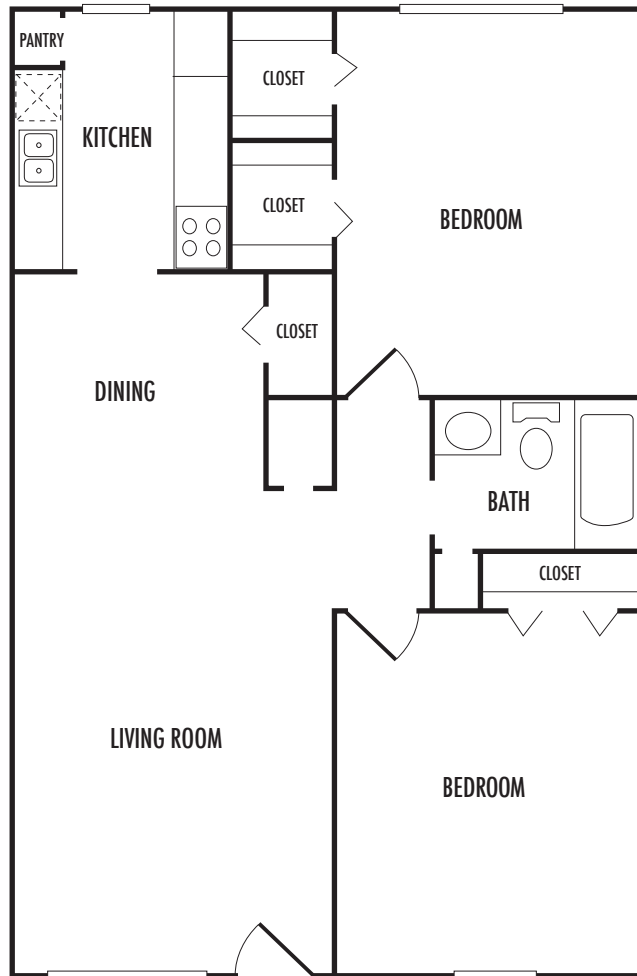

FLOOR PLAN C

Two Bedroom, One Bath
900 Square Feet

SOUTH OAKS

*Your selected floor plan may vary from this illustration due to design configuration and architectural styling.
Not all features are available in every apartment. All square footages are approximate.*