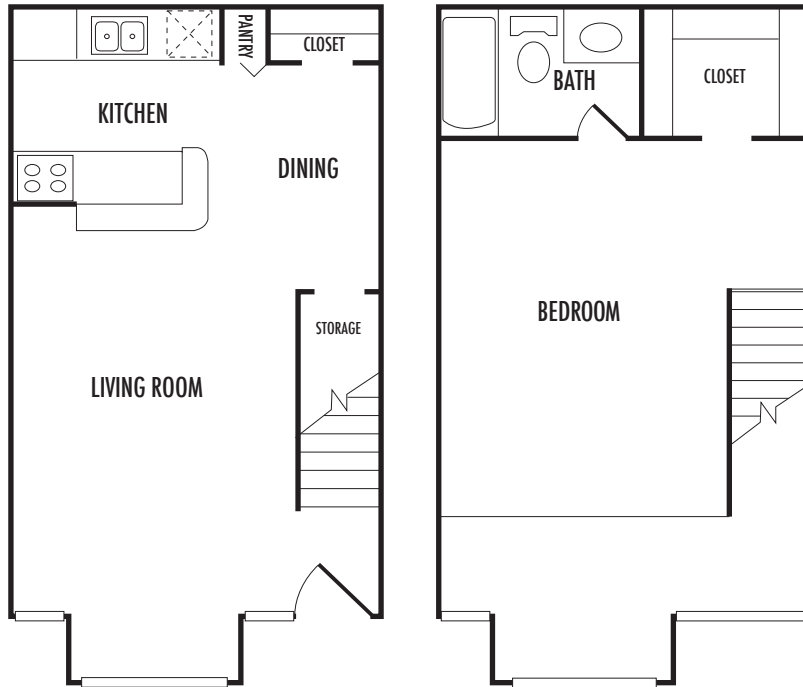

# FLOOR PLAN B

One Bedroom, One Bath  
705 Square Feet

# SOUTH OAKS

*Your selected floor plan may vary from this illustration due to design configuration and architectural styling.  
Not all features are available in every apartment. All square footages are approximate.*