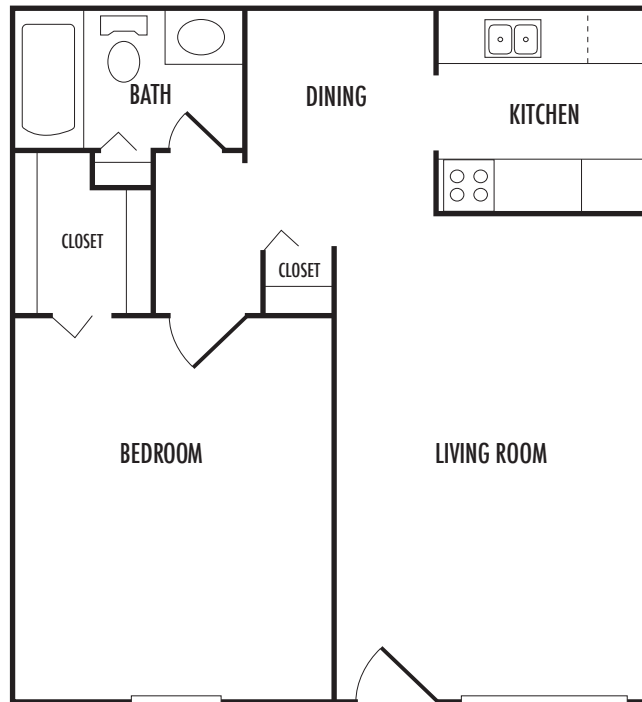

FLOOR PLAN A

One Bedroom, One Bath
615 Square Feet

SOUTH OAKS

*Your selected floor plan may vary from this illustration due to design configuration and architectural styling.
Not all features are available in every apartment. All square footages are approximate.*